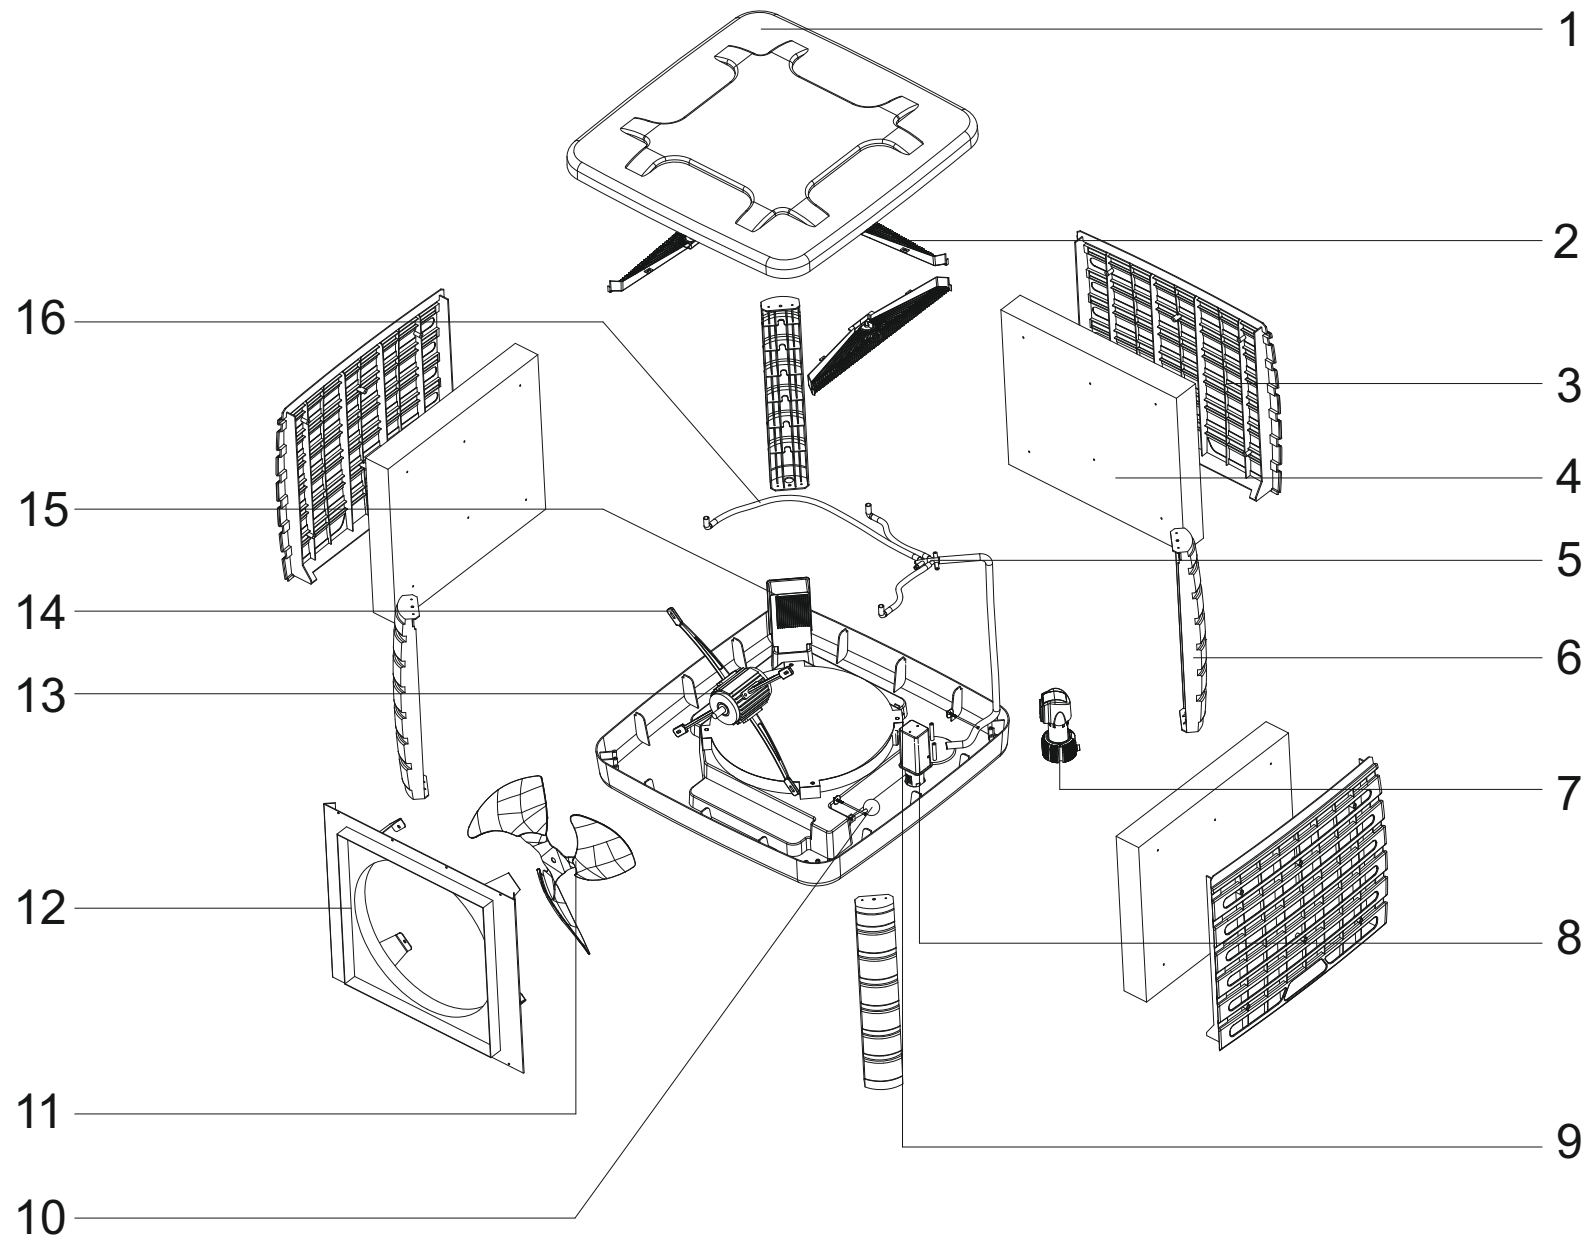

MODEL BCF 230AL

UNIT 1

ILLUSTRATED PARTS BREAKDOWN

Until Serial Number : 76G36000001

Rev.- - Feb. 2016

MODEL BCF 230AL

UNIT 2

PARTS LIST

Pos.	Code N°	Description	Rev. - - Feb. 2016
1	4140.823	TOP LID	
2	4140.824	WATER DIFFUSER	
3	4140.825	SIDE PANEL	
4	4140.826	COOLING PAD	
5	4140.838	WATER PIPE 5 WAY	
6	4140.835	CORNER	
7	4140.842	WATER PUMP	
8	4140.845	DRAIN VALVE	
9	4140.846	WATER LEVEL SENSOR	
10	4140.843	INLET VALVE	
11	4140.840	FAN	
12	4140.830	OUTLET PANEL	
13	4140.833	MOTOR	
14	4140.844	MOTOR SUPPORT	
15	4140.834	CONTROL BOX	
16	4140.841	WATER PIPE	
	4140.847	REMOTE CONTROL	
	4140.848	LCD TOUCH PANEL	
	4140.961	AIR FILTER (WITH MAGNET)	

UNIT 2

RECOMMENDED SPARE PARTS

Pos.	Code N°	Description	Rev. - - Feb. 2016
4	4140.826	COOLING PAD	
7	4140.842	WATER PUMP	
9	4140.846	WATER LEVEL SENSOR	
11	4140.840	FAN	
13	4140.833	MOTOR	
15	4140.834	CONTROL BOX	
	4140.847	REMOTE CONTROL	
	4140.848	LCD TOUCH PANEL	
	4140.961	AIR FILTER (WITH MAGNET)	